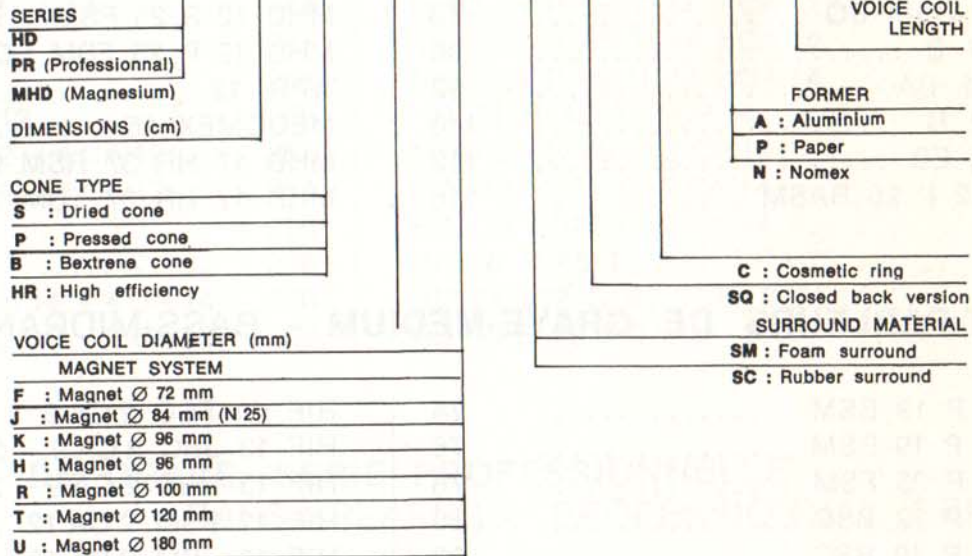

CODING SYSTEM

CODE DES DESIGNATIONS

CONE TWEETER :

Example : **TW 5,4 G M**

DOVE TWEETER : DOVE MIDRANGE :

Example : **HD 100 D 25 BA HR G**

BASS-MIDRANGE :

Example : **HD 24 S 34 K SM C 2C A 12**

HD - MHD and PR : SERIES

BASS-MIDRANGE :

HIF SERIES :

Example : **HIF 13 J SM C 2C A 12**

N.B. : Some letters, signs, figures may not be mentioned in one of the references. This only means that there is only one version of this model as specified in the data sheet.