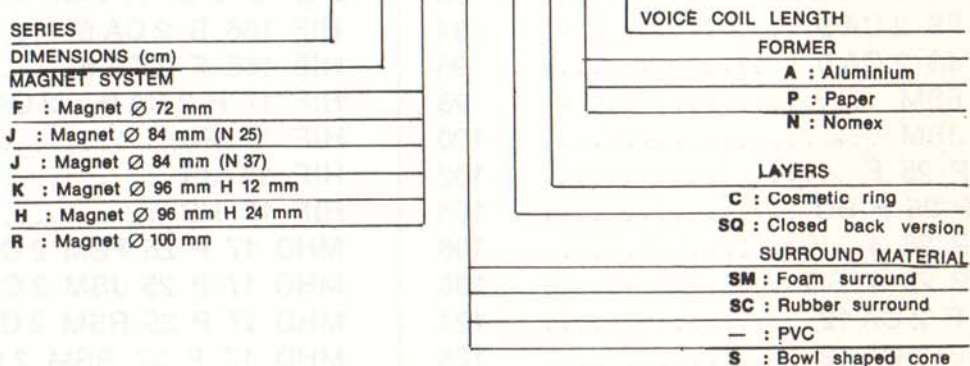

CODING SYSTEM

CODE DES DESIGNATIONS

CONE TWEETER :

Example : **TW 5,4 G M**

DOVE TWEETER : DOVE MIDRANGE :

Example : **HD 100 D 25 BA HR G**

BASS-MIDRANGE :

Example : **HD 24 S 34 K SM C 2C A 12**

HD - MHD and PR : SERIES

BASS-MIDRANGE :

HIF SERIES :

Example : **HIF 13 J SM C 2C A 12**

N.B. : Some letters, signs, figures may not be mentioned in one of the references. This only means that there is only one version of this model as specified in the data sheet.